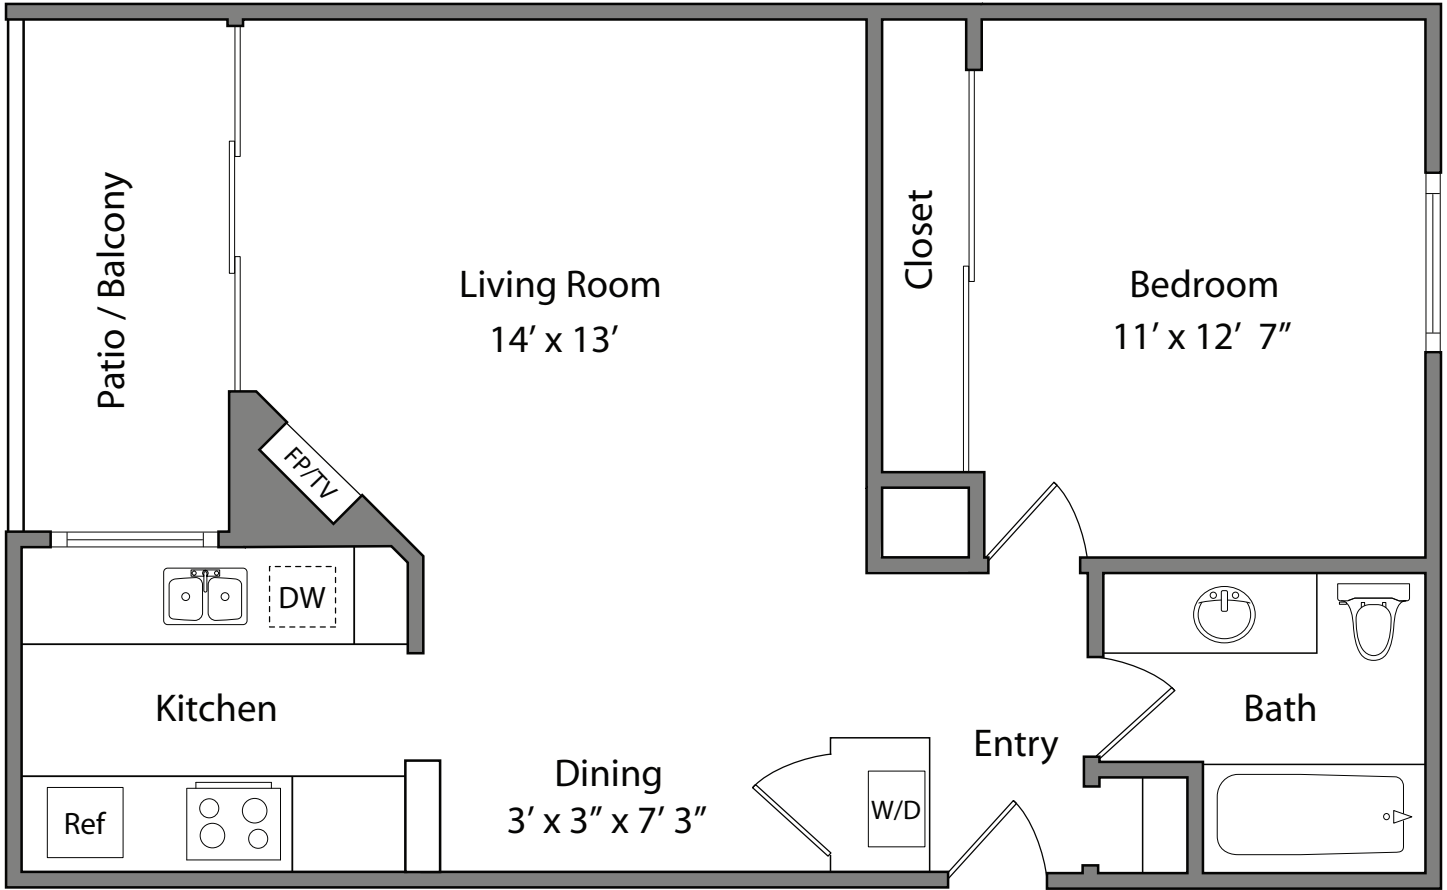

Franklin Plaza Apartments

THE FAIRFAX | APPROX. 714 SQ FT

27230 FRANKLIN AVENUE, LOS ANGELES, CA 90046 / 323.874.3006 / ✉ FRANKLINPLAZA@PROMETHEUSREG.COM
WWW.FRANKLINPLAZAAPTS.COM

We reserve the right to modify plans, features and specifications without notice of obligation. Measurements and square footage are approximate and should not be relied upon. Each floorplan is an artist's conception and is not to scale.