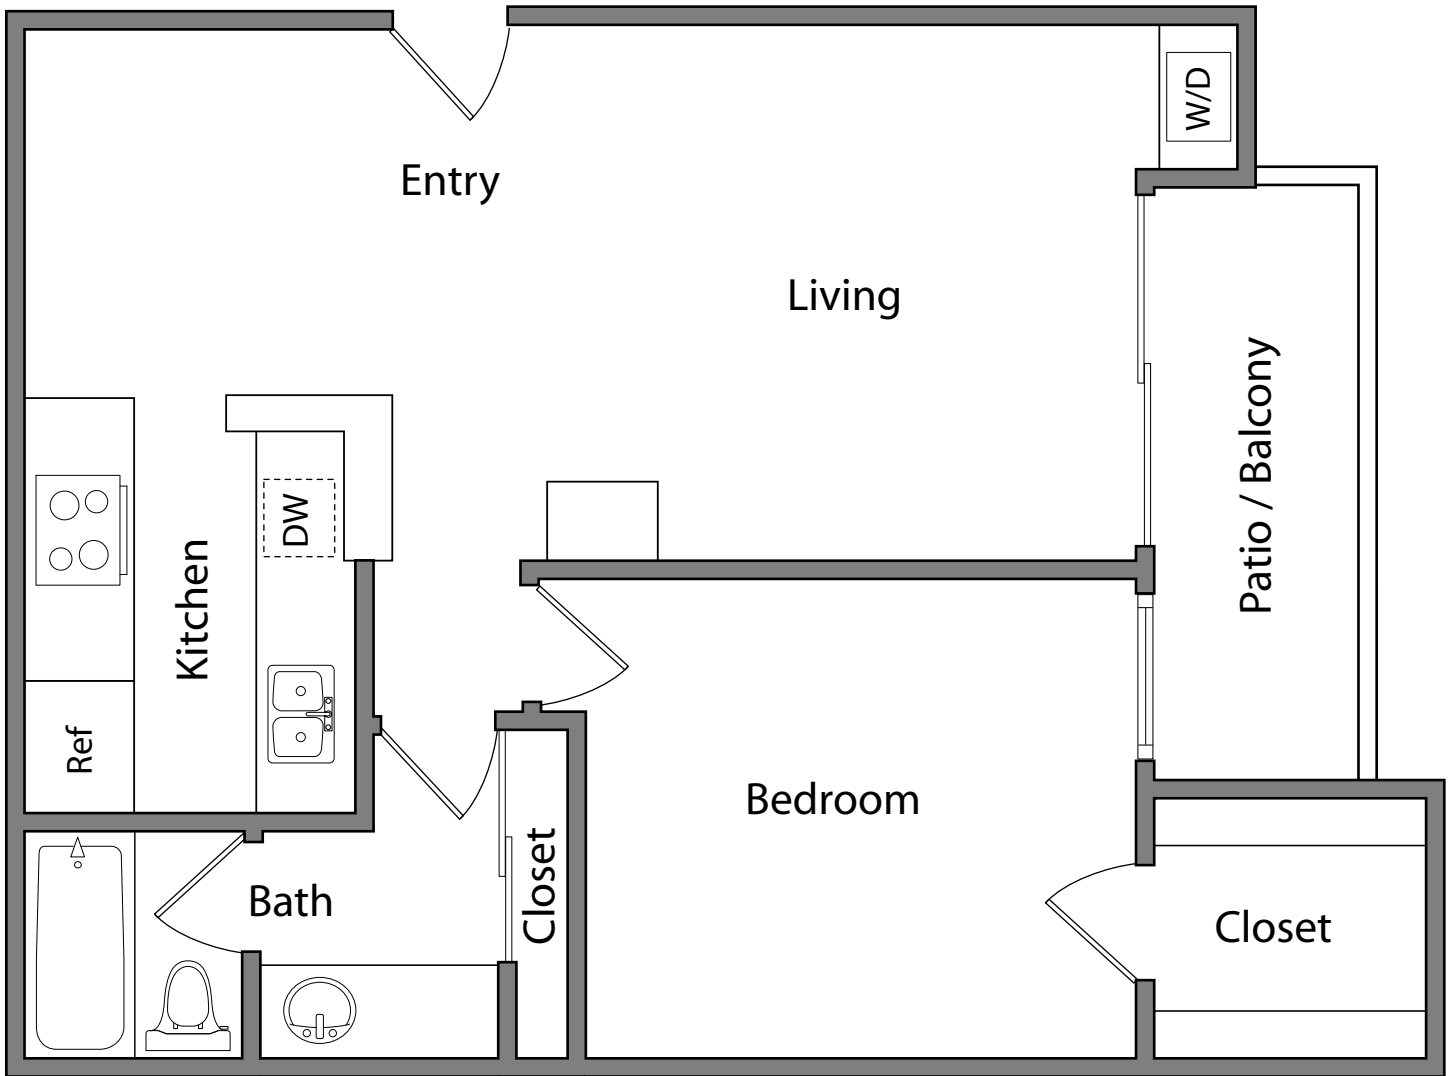

The Melrose
1 Bedroom | 1 Bath
725 sq. ft.

FRANKLIN PLAZA

A P A R T M E N T S

We reserve the right to modify plans, features and specifications without notice or obligation. Measurements and square footage are approximate and should not be relied upon. Each floorplan is an artist's conception and is not to scale.