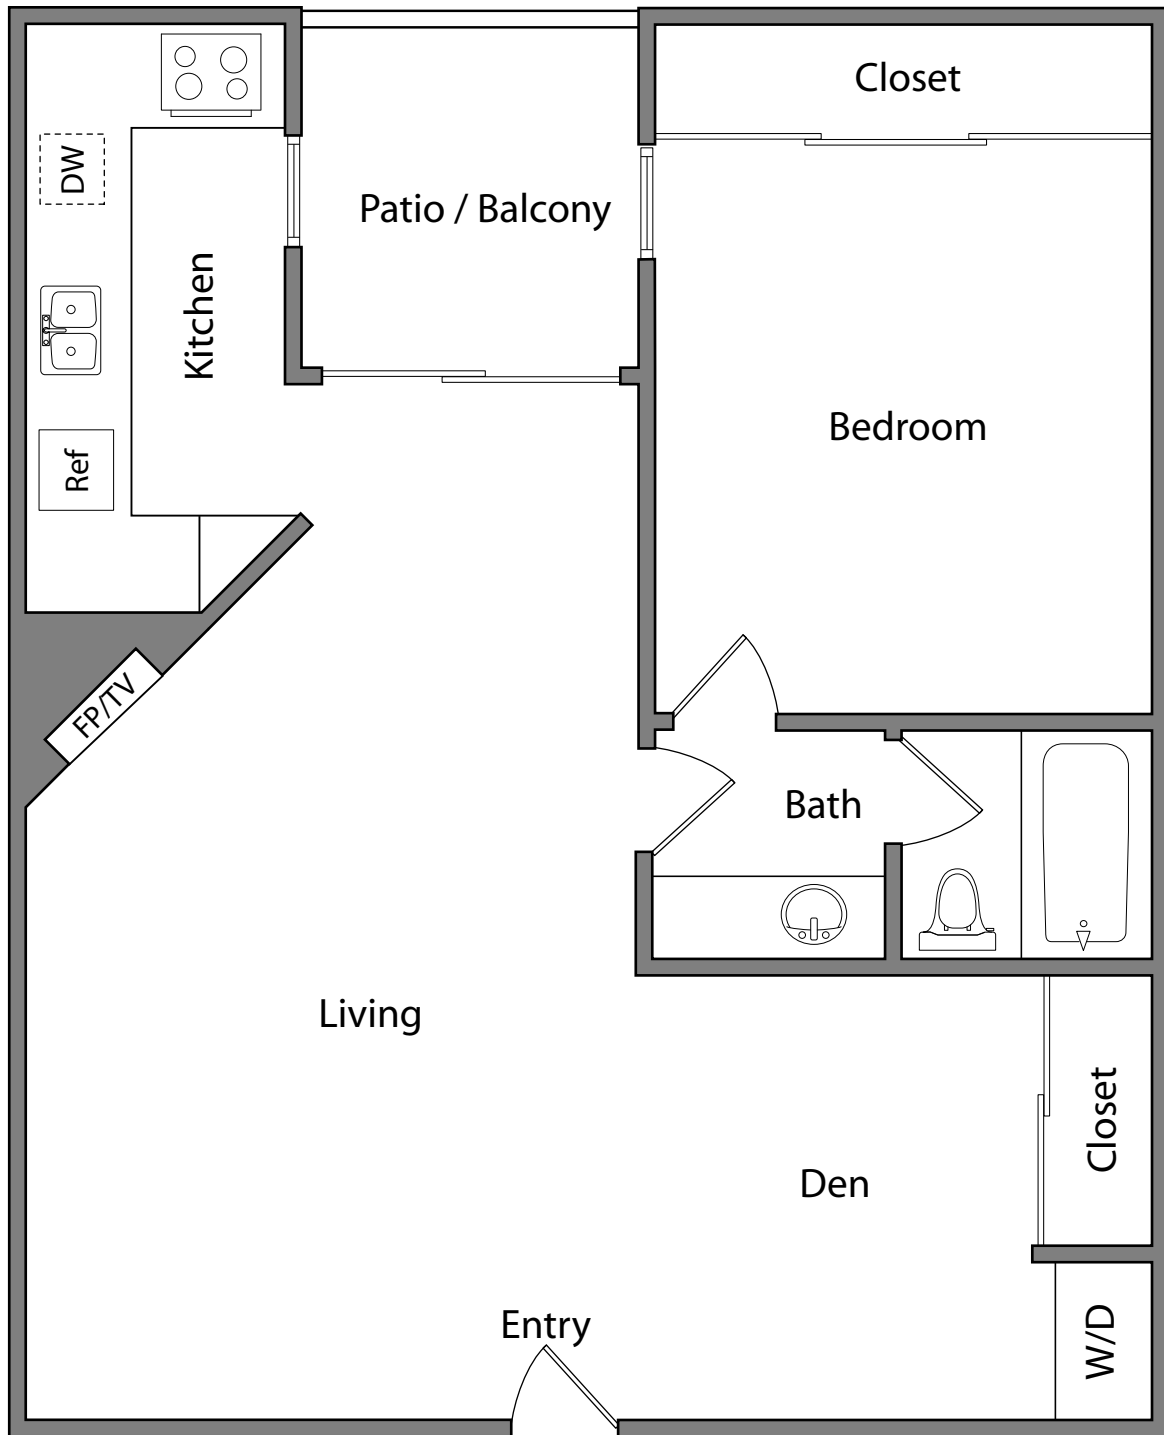

The Beverly  
1 Bedroom | 1 Bath  
775 sq. ft.

# FRANKLIN PLAZA

A P A R T M E N T S

We reserve the right to modify plans, features and specifications without notice or obligation. Measurements and square footage are approximate and should not be relied upon. Each floorplan is an artist's conception and is not to scale.