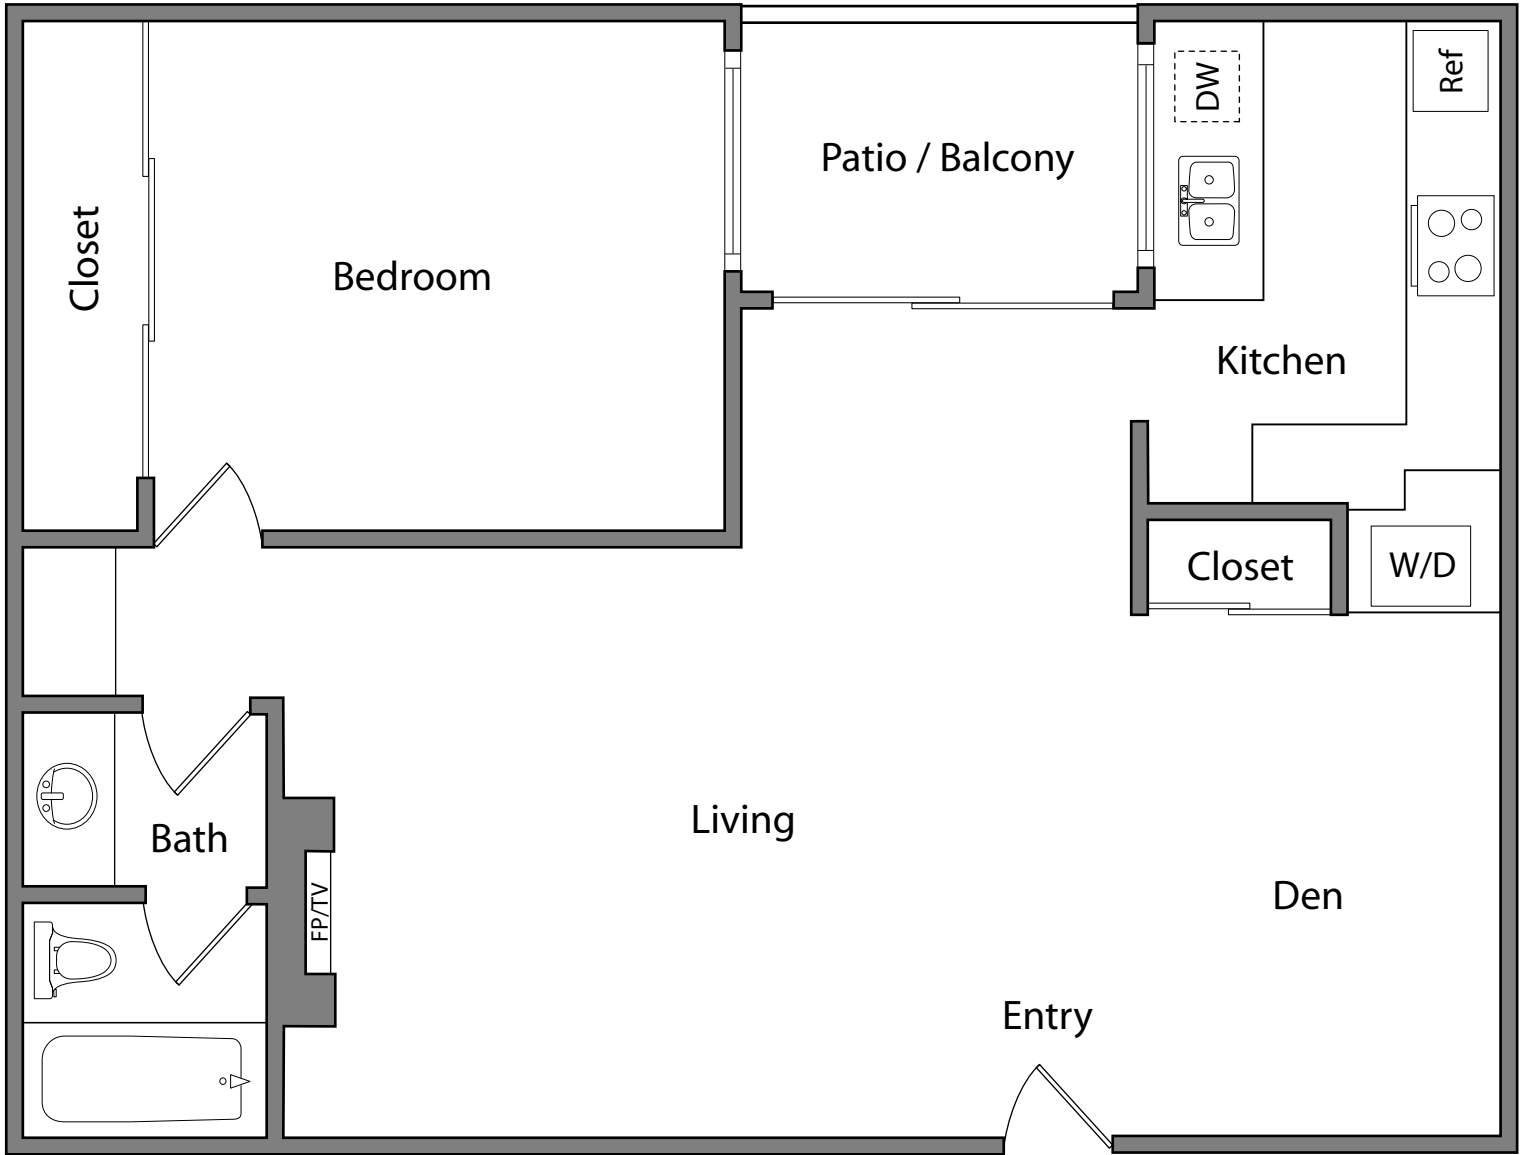

The Wilshire  
1 Bedroom | 1 Bath  
825 sq. ft.

# FRANKLIN PLAZA

A P A R T M E N T S

We reserve the right to modify plans, features and specifications without notice or obligation. Measurements and square footage are approximate and should not be relied upon. Each floorplan is an artist's conception and is not to scale.