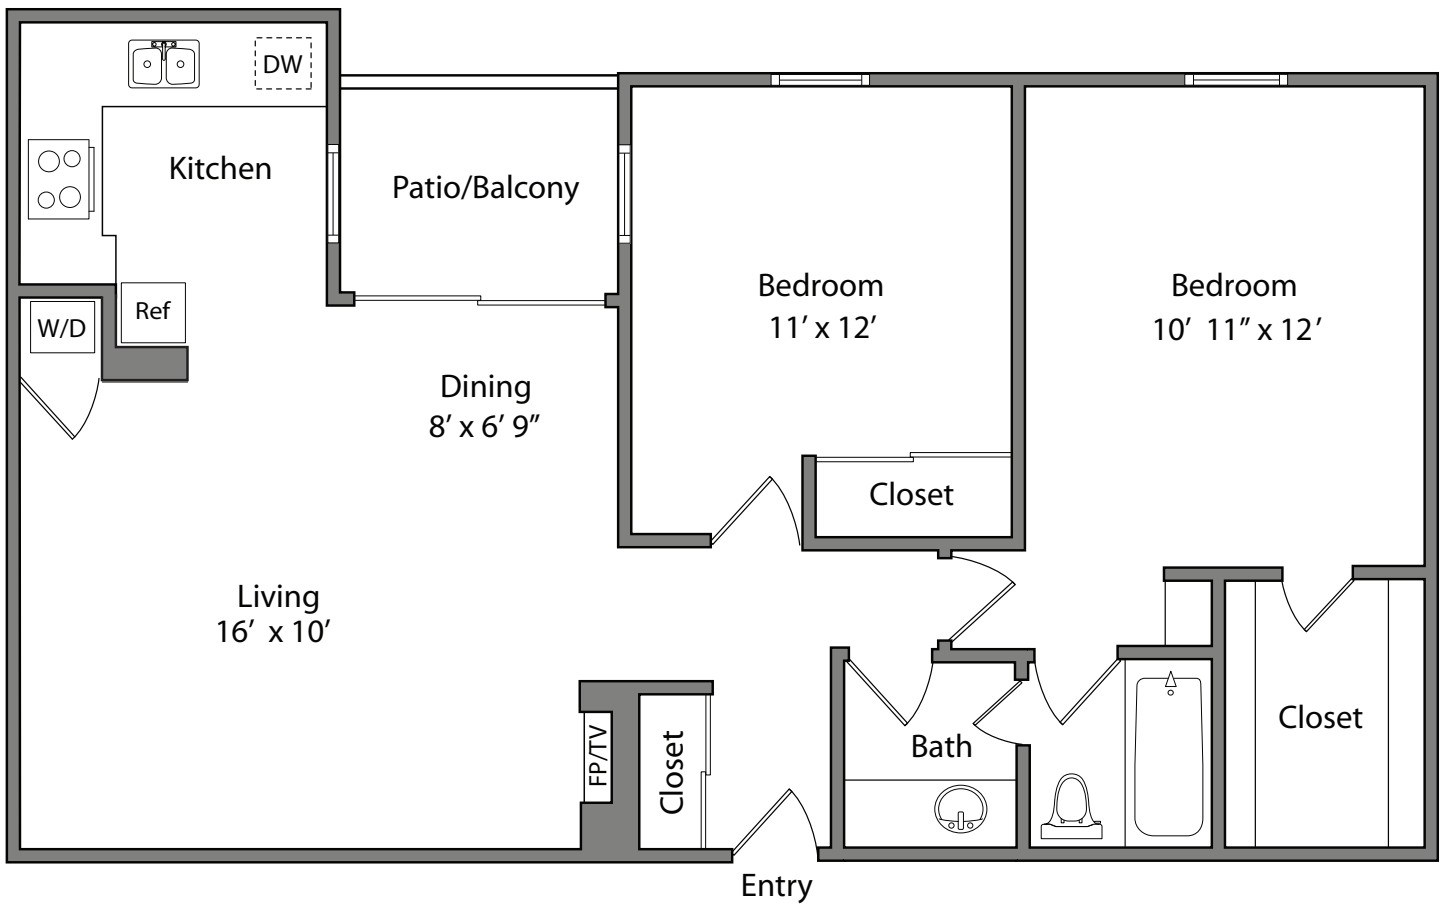

Franklin Plaza Apartments

THE SANTA MONICA | APPROX. 902 SQ FT

27230 FRANKLIN AVENUE, LOS ANGELES, CA 90046 / 323.874.3006 / FRANKLINPLAZA@PROMETHEUSR EG.COM
WWW.FRANKLINPLAZAAPTS.COM

We reserve the right to modify plans, features and specifications without notice of obligation. Measurements and square footage are approximate and should not be relied upon. Each floorplan is an artist's conception and is not to scale.