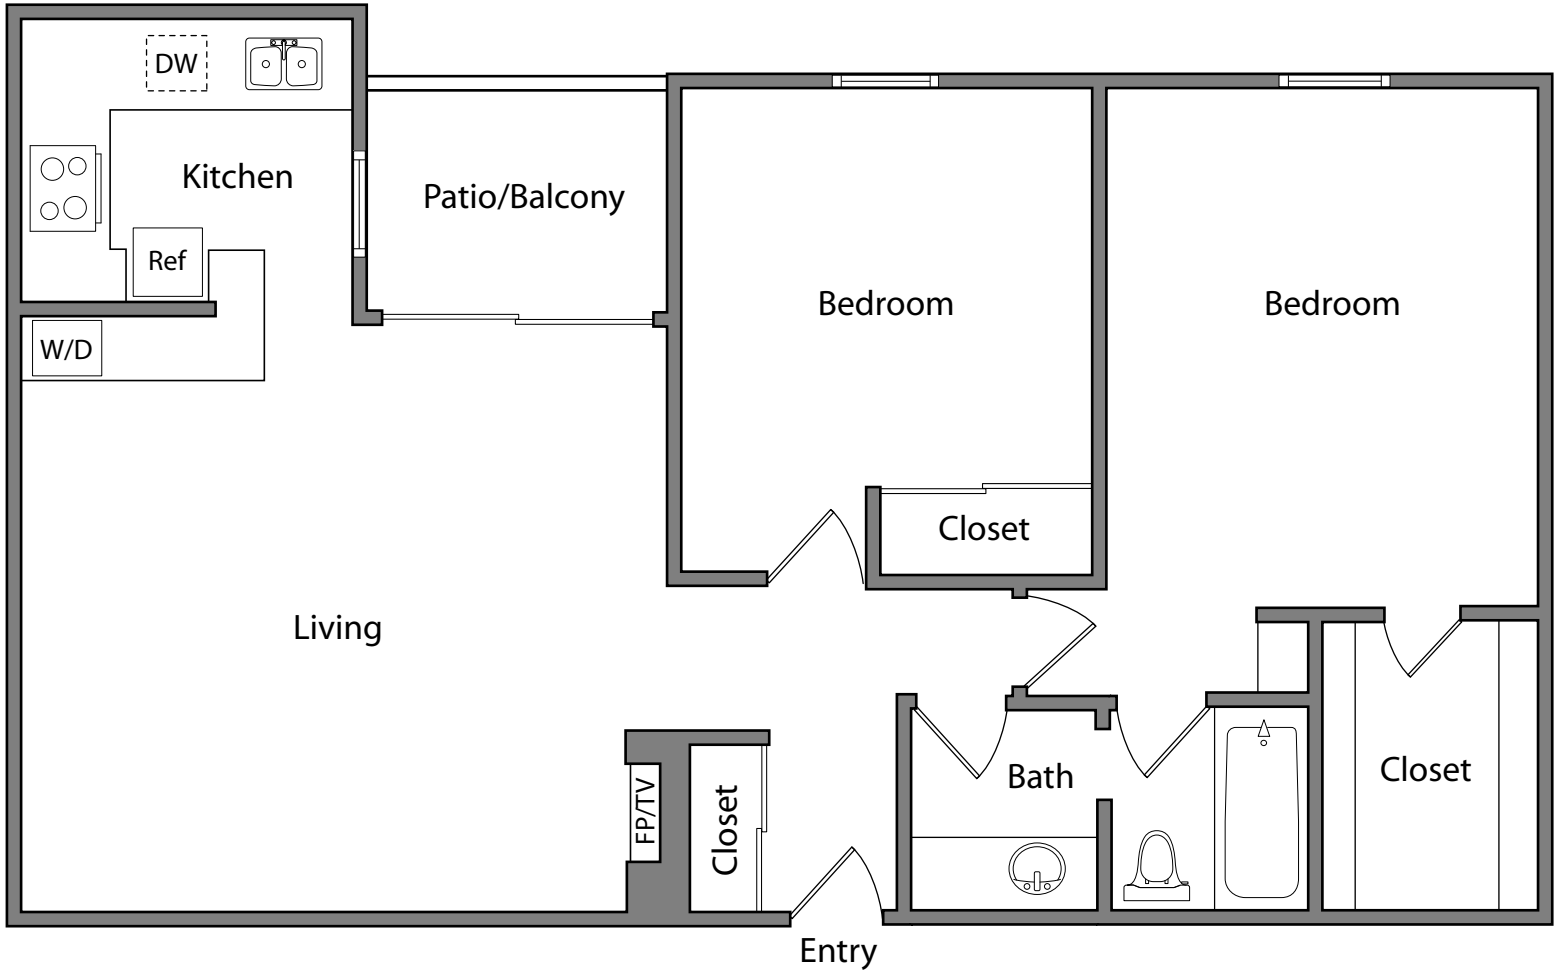

The Santa Monica
2 Bedrooms | 1 Bath
902 sq. ft.

FRANKLIN PLAZA

A P A R T M E N T S

We reserve the right to modify plans, features and specifications without notice or obligation. Measurements and square footage are approximate and should not be relied upon. Each floorplan is an artist's conception and is not to scale.